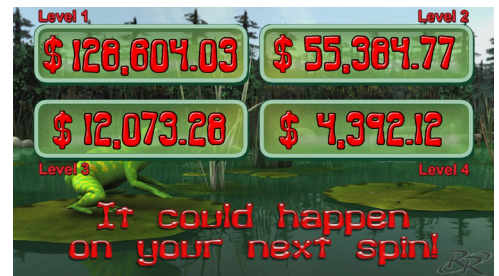

PROGRESSIVE ANIMATIONS